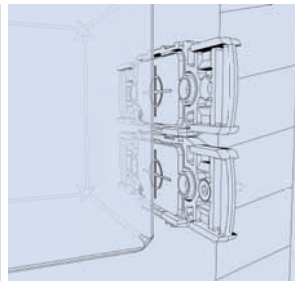

1 Fix the frame

2 snap in the sensor and ready!

CFDK 25 – Space-saving plug-and-play solution

The sensor with only 6 mm installation height is suitable for all applications where space is a critical factor.

Mounted directly onto tanks, it detects fill levels of liquids. Countersunk flush beneath a conveyor band it can detect objects on it.

Various fixed sensing distances of 2 to 15 mm turn the CFDK 25 into a plug-and-play solution.

Versatile mounting options...

on a standpipe with cable ties

on a tank with Velcro fastener or glued

cascaded and screwed onto the wall behind a tank

screwed in place flush beneath a conveyor belt

Product overview