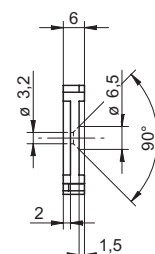

Technical data

Housing material	PA12
Operating temperature	-25 ... +75 °C
Connection types	PVC cable / M8 flylead connector
Protection class	IP 65

Dimensional drawing

Sensor

Assembly frame

For more information visit www.baumer.com/news/551