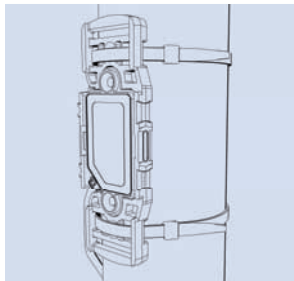

Flat CFDK 25 capacitive sensor with versatile mounting options

- Versatile mounting options
- Space-saving installation
- Snap-in/snap-out without tools

Snap-in without tools

- Removable containers can be replaced while the sensor stays on the machine
- The sensor can comfortably be added after an easy subassembly of the frame

1 Fix the frame

2 snap in the sensor and ready!

CFDK 25 – Space-saving plug-and-play solution

The sensor with only 6 mm installation height is suitable for all applications where space is a critical factor.

Mounted directly onto tanks, it detects fill levels of liquids. Countersunk flush beneath a conveyor band it can detect objects on it.

Various fixed sensing distances of 2 to 15 mm turn the CFDK 25 into a plug-and-play solution.

Versatile mounting options...

on a standpipe with cable ties

on a tank with Velcro fastener or glued

cascaded and screwed onto the wall behind a tank

screwed in place flush beneath a conveyor belt

Product overview