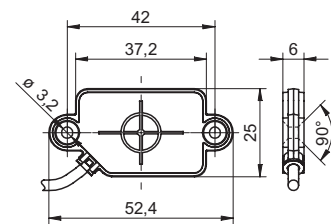

Versatile mounting options...

on a standpipe with cable ties

on a tank with Velcro fastener or glued

cascaded and screwed onto the wall behind a tank

screwed in place flush beneath a conveyor belt

Product overview

Technical data

Housing material	PA12
Operating temperature	-25 ... +75 °C
Connection types	PVC cable / M8 flylead connector
Protection class	IP 65

Dimensional drawing

Sensor

Assembly frame

For more information visit www.baumer.com/news/551