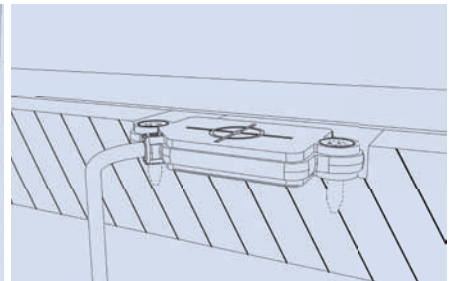

Mounted directly onto tanks, it detects fill levels of liquids. Countersunk flush beneath a conveyor band it can detect objects on it.

Various fixed sensing distances of 2 to 15 mm turn the CFDK 25 into a plug-and-play solution.

Versatile mounting options...

on a standpipe with cable ties

on a tank with Velcro fastener or glued

cascaded and screwed onto the wall behind a tank

screwed in place flush beneath a conveyor belt

Product overview