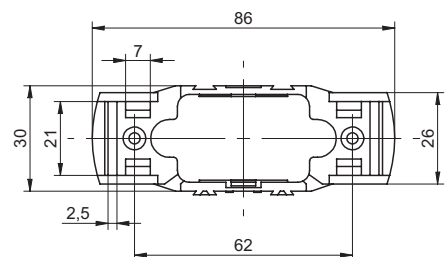

Technical data

Housing material	PA12
Operating temperature	-25 ... +75 °C
Connection types	PVC cable / M8 flylead connector
Protection class	IP 65

Dimensional drawing

Sensor

Assembly frame

For more information visit www.baumer.com/news/551